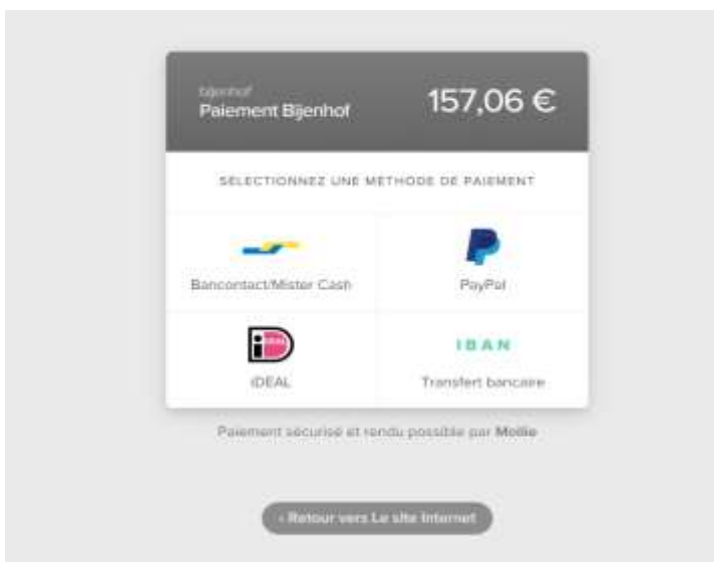

5 : Cliquer sur » Je suis d'accord avec conditions de vente » et entrez encore votre mots passe

☐ je suis d'accord avec les conditions de vente

Mot de passe

6 : Cliquez pour le paiement et cliquez sur ok pour continuer

7 : vous recevrez l'écran pour régler le paiement